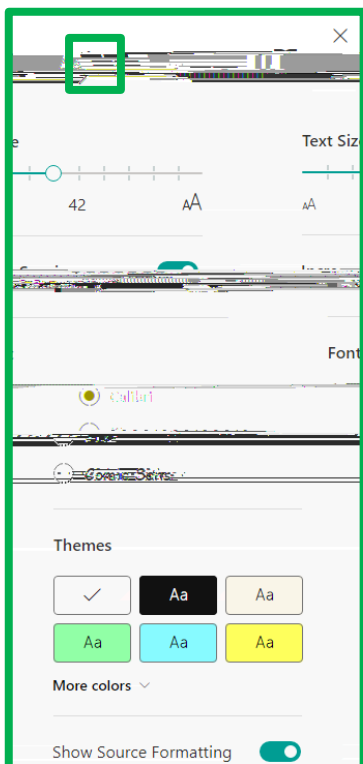

Microsoft Word

Microsoft OneNote

To read the text aloud in Microsoft OneNote

(OPTIONAL)

(OPTIONAL)

Play (>)

Other reading features available in Microsoft OneNote

Adjust text size, spacing, font and colour scheme

Text Preferences

Break words into syllables or highlight parts of speech (nouns, verbs, adjectives, adverbs)

Grammar Options

Limits lines shown at once (1, 3 or 5), show pictures for words (Boardmaker) and translate