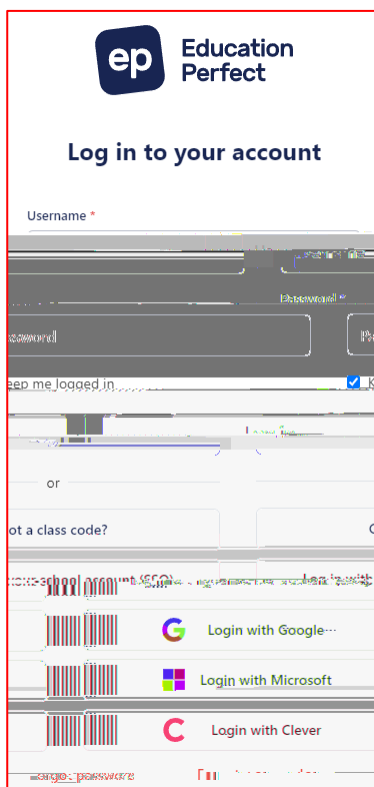

Education Perfect can be accessed via EdPass Portal

Education Perfect | Open Access College

NOTE:

[EdPass | Logging in \(hub and spoke details\)](#)

### Important Information

The login page on the Education Perfect website **cannot** be used to access EP. Please access Education Perfect via the EdPass Portal.

Login issues