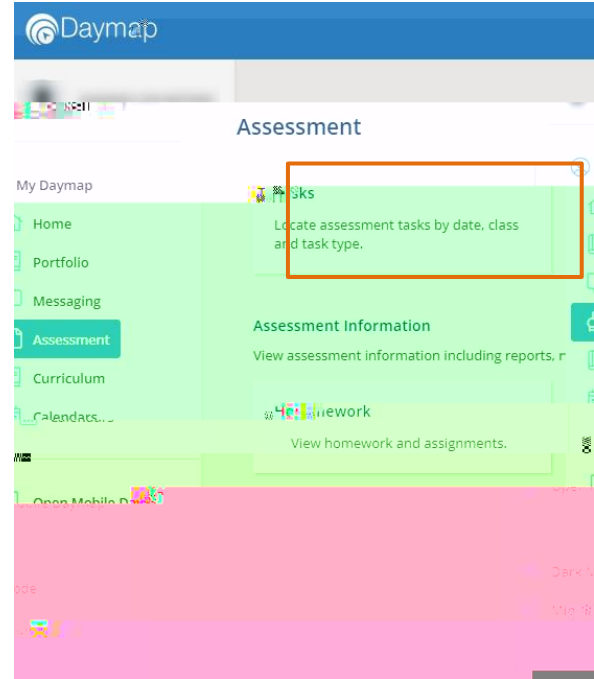

When you log in, you will see the portal homepage...

upcoming lessons

*

To view your timetable

Curriculum

Timetable View

To bookmark a particular page
(My Daymap)

To view your messages

Messaging My Messages

To view your assessment tasks

Assessment Tasks

To view your portfolio (attendance, results, records, reports)

Portfolio

Task ID

Reports

Assessment